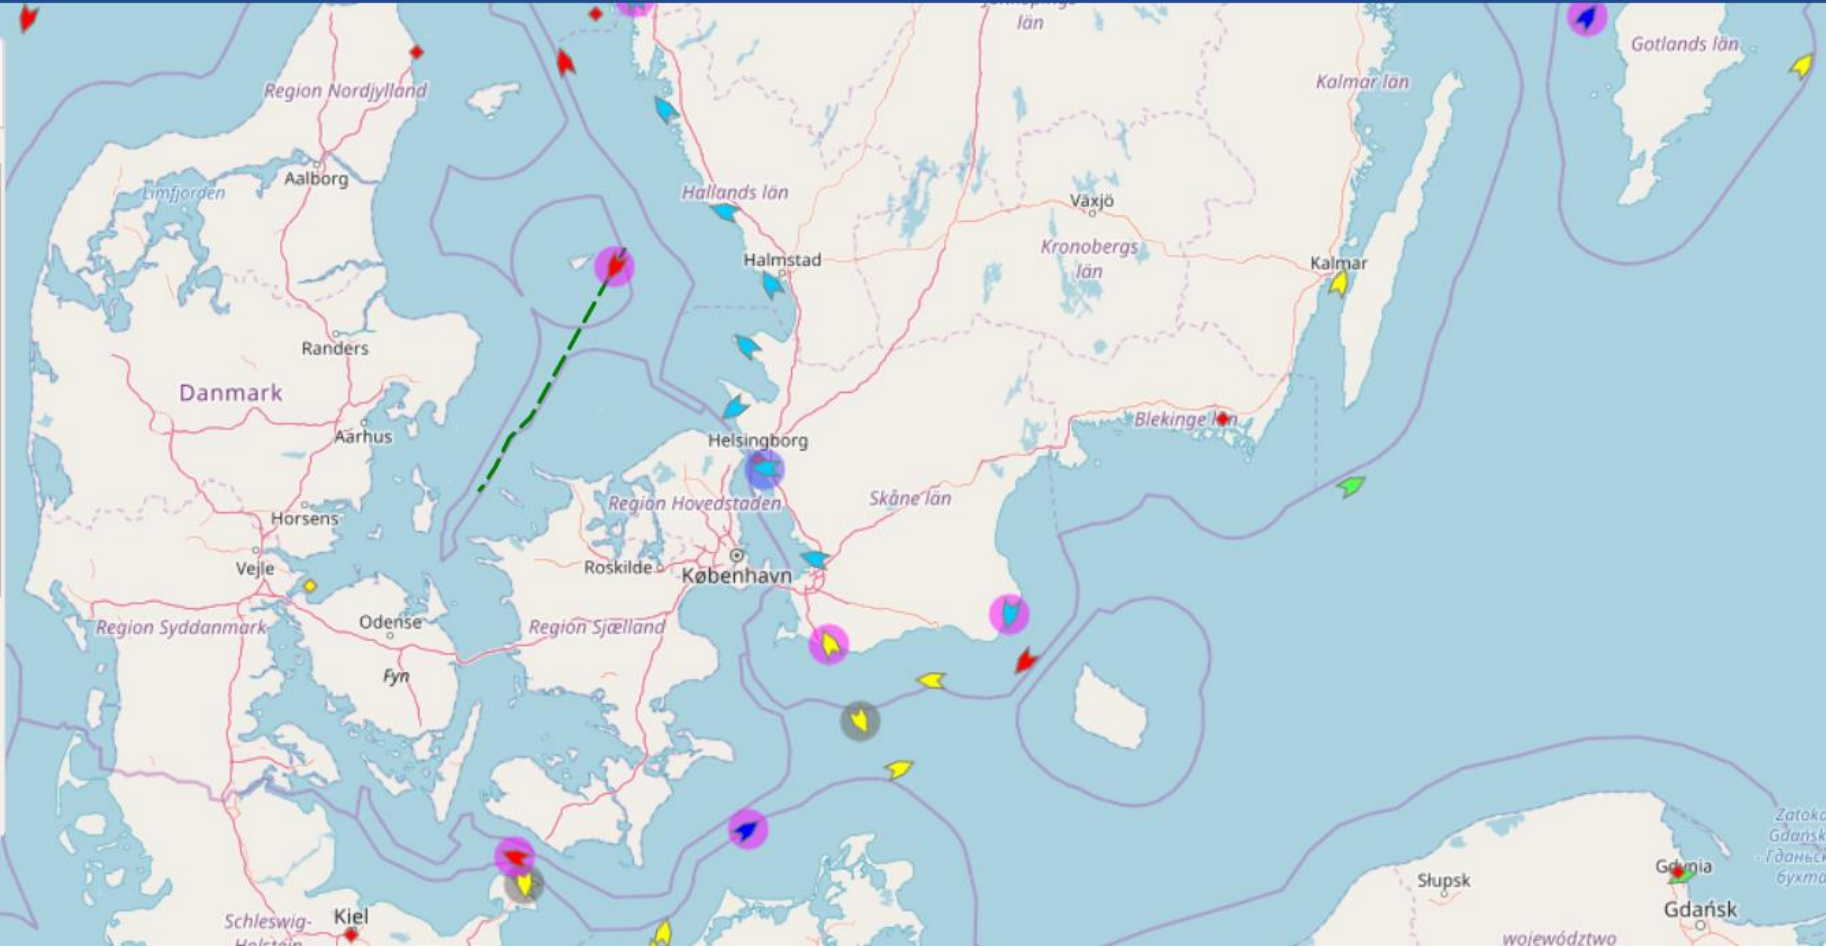

BUMPS

AHEAD

Selected ship ✕

Name:	TERNVAG
MMSI:	219081000
IMO:	9277371
Draught:	7
Destination:	SE BRO
Position:	57-23.9N 011-29.0E
Nav. status:	Under way using engine
Cog:	342°
Hdg:	341°
Ship type:	Tanker